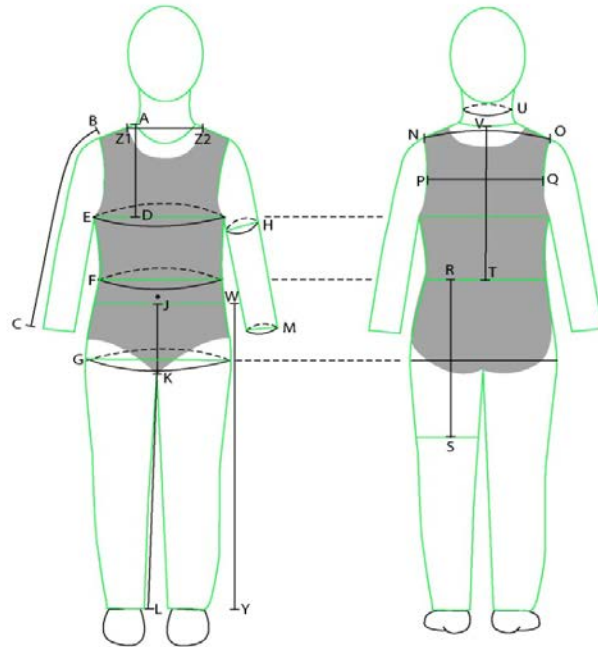

PALAMON STANDARD BODY MEASUREMENTS BY INCHES

SKETCH POINTS	CHILD - GIRL / BOY	4-6 S PALAMON USA	8-10 M PALAMON USA	12-14 L / TWEEN / TEEN S PALAMON USA	14-16 XL / TEEN L PALAMON USA
	HEIGHT body	39"-48"	49"-53"	56"-60"	60"-62" (5'2")
E	CHEST (cir.)	26	29	32	33
F	WAIST (cir.)	23	26	28	29
G	HIP (cir.)	27	30.5	33	34.5
K-L	INSEAM (PANTS)	20	23	26.5	28
V-T	BACK NECK TO WAIST	11.5	13	14.5	15.5

PALAMON STANDARD MEASURED METHOD