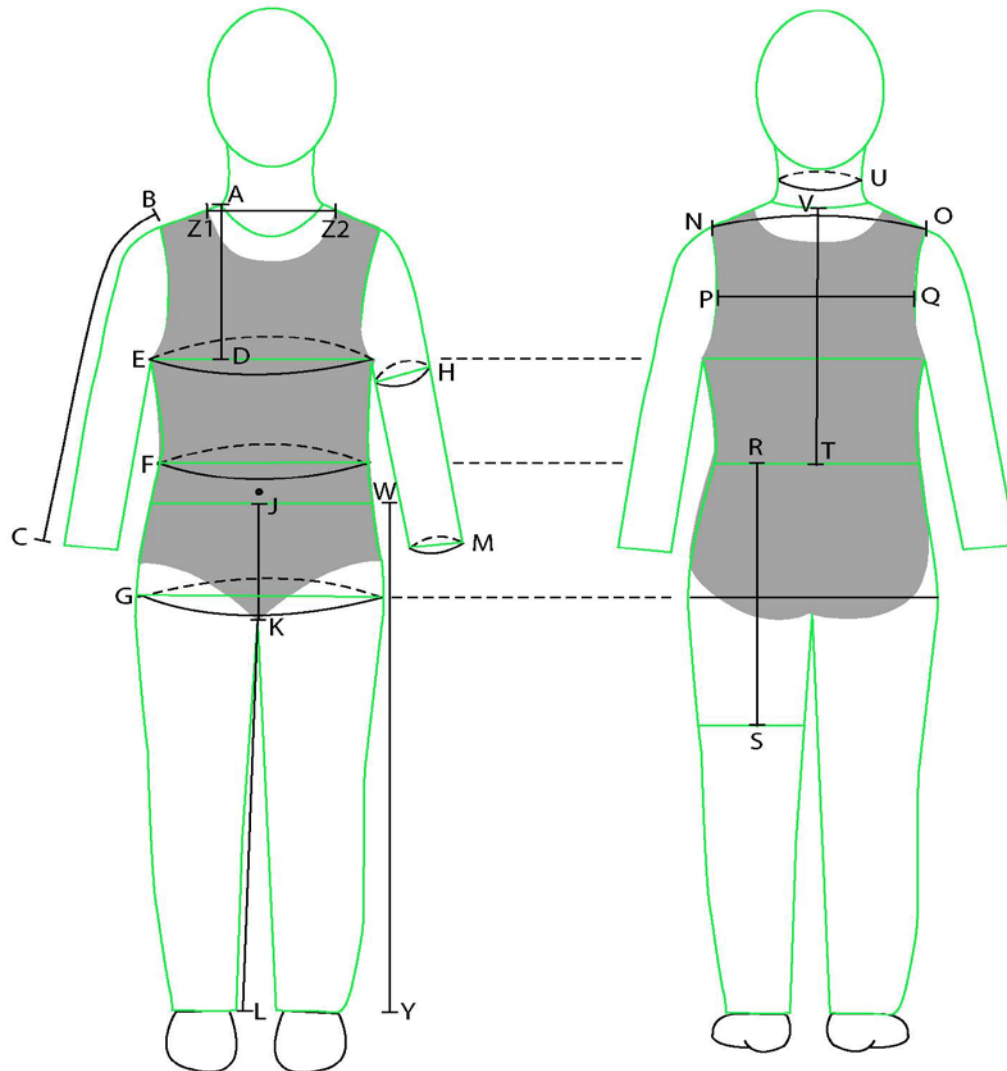

PALAMON STANDARD BODY MEASUREMENTS BY INCHES

| SKETCH POINTS | CHILD - GIRL / BOY | 4-6 S PALAMON USA | 8-10 M PALAMON USA | 12-14 L / TWEEN / TEEN S PALAMON USA | 14-16 XL / TEEN L PALAMON USA |
|---------------|--------------------|----------------------|-----------------------|---|----------------------------------|
| | HEIGHT body | 39"-48" | 49"-53" | 56"-60" | 60"-62" (5'2") |
| E | CHEST (cir.) | 26 | 29 | 32 | 33 |
| F | WAIST (cir.) | 23 | 26 | 28 | 29 |
| G | HIP (cir.) | 27 | 30.5 | 33 | 34.5 |
| K-L | INSEAM (PANTS) | 20 | 23 | 26.5 | 28 |
| V-T | BACK NECK TO WAIST | 11.5 | 13 | 14.5 | 15.5 |

PALAMON STANDARD MEASURED METHOD

PALAMON STANDARD BODY MEASUREMENTS BY INCHES

| SKETCH POINTS | ADULT - FEMALE | 2-4 XS PALAMON USA | 6-8 S PALAMON USA | 10-12 M PALAMON USA | 14-16 L PALAMON USA | 18-22 XL PALAMON USA | WOMEN PLUS PALAMON USA |
|---------------|--------------------|-----------------------|----------------------|------------------------|------------------------|-------------------------|---------------------------|
| E | CHEST (cir.) | 34 | 35.5 | 37.5 | 40.5 | 42.5 | 47.5 |
| F | WAIST (cir.) | 27 | 30.5 | 32.5 | 35.5 | 37.5 | 43.5 |
| G | HIP (cir.) | 36.5 | 38.5 | 40.5 | 43.5 | 45.5 | 50.5 |
| K-L | INSEAM (PANTS) | 27 | 28.5 | 30 | 31 | 31.5 | 31.5 |
| V-T | BACK NECK TO WAIST | 16.25 | 16.5 | 17.25 | 18.25 | 18.75 | 19.25 |

PALAMON STANDARD BODY MEASUREMENTS BY INCHES

| SKETCH POINTS | ADULT - MALE | SM / TEEN 34-38 PALAMON USA | MED 39-42 PALAMON USA | LRG / (ONE SIZE) 43- 46 | XL / PLUS 48-50 PALAMON USA |
|---------------|--------------------|--------------------------------|--------------------------|----------------------------|--------------------------------|
| E | CHEST (cir.) | 38 | 40 | 44 | 50 |
| F | WAIST (cir.) | 29 | 31 | 40 | 46 |
| G | HIP (cir.) | 40 | 42 | 44 | 50 |
| K-L | INSEAM (PANTS) | 30 | 31 | 33 | 34 |
| V-T | BACK NECK TO WAIST | 18 | 19 | 20 | 20.5 |